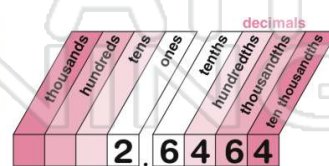

(C)

10 Round to the nearest thousandth: 2.6464

- A 2.645
- B 2.646
- C 2.650
- D 2.647