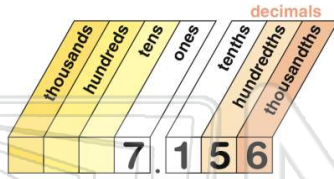

Name _____ Class _____ Date _____

1 Round to the nearest hundredth: 7.156

- A 7.15
- B 7.16
- C 7.20
- D 7.00

2 Round to the nearest hundredth: 8.553

- A 8.54
- B 8.60
- C 8.56
- D 8.55

3 Round to the nearest hundredth: 0.468

- A 0.47
- B 0.46
- C 0.45

4 Round to the nearest thousandth: 0.5678

- A 0.567
- B 0.570
- C 0.568

PREVIEW

Please [Sign In](#) or [Sign Up](#) to download the printable version of this worksheet

5 Round to the nearest hundredth: 5.6257