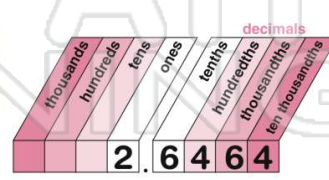

- A 0.47
- B 0.46
- C 0.45

4 Round to the nearest thousandth: 0.5678

- A 0.567
- B 0.570
- C 0.568

PREVIEW

Please [Sign In](#) or [Sign Up](#) to download the printable version of this worksheet

5 Round to the nearest hundredth: 5.6257

- D 5.626

6 Round to the nearest hundredth: 8.9005

- D 9.000

9 Round to the nearest thousandth: 7.7779

- A 7.777
- B 7.780
- C 7.778
- D 7.790

10 Round to the nearest thousandth: 2.6464

- A 2.645
- B 2.646
- C 2.650
- D 2.647

Name _____ Class _____ Date _____

1 Round to the nearest hundredth: 7.156

- A 7.15
- B 7.16
- C 7.20
- D 7.00

(B)

2 Round to the nearest hundredth: 8.553

- A 8.54
- B 8.60
- C 8.56
- D 8.55

(D)

3 Round to the nearest hundredth: 0.468