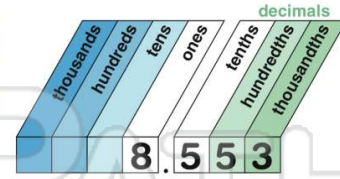

Name _____ Class _____ Date _____

1 Round to the nearest hundredth: 7.156

- A 7.15
- B 7.16
- C 7.20
- D 7.00

2 Round to the nearest hundredth: 8.553

- A 8.54
- B 8.60
- C 8.56
- D 8.55

3 Round to the nearest hundredth: 0.468

- A 0.47
- B 0.46
- C 0.45

4 Round to the nearest thousandth: 0.5678

- A 0.567
- B 0.570
- C 0.568

PREVIEW

Please [Sign In](#) or [Sign Up](#) to download the printable version of this worksheet

5 Round to the nearest hundredth: 5.6257

10 Round to the nearest thousandth: 2.6464

- A 2.645
- B 2.646
- C 2.650
- D 2.647

(B)