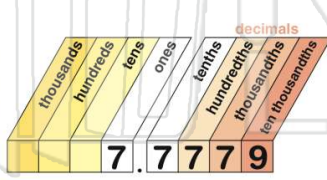

Name _____ Class _____ Date _____

1 Round to the nearest hundredth: 7.156

- A 7.15
- B 7.16
- C 7.20
- D 7.00

2 Round to the nearest hundredth: 8.553

- A 8.54
- B 8.60
- C 8.56
- D 8.55

3 Round to the nearest hundredth: 0.468

- A 0.47
- B 0.46
- C 0.45

4 Round to the nearest thousandth: 0.5678

- A 0.567
- B 0.570
- C 0.568

PREVIEW

Please [Sign In](#) or [Sign Up](#) to download the printable version of this worksheet

5 Round to the nearest hundredth: 5.6257

- D 5.626

6 Round to the nearest hundredth: 8.9005

- D 9.000

9 Round to the nearest thousandth: 7.7779

- A 7.777
- B 7.780
- C 7.778
- D 7.790

10 Round to the nearest thousandth: 2.6464

- A 2.645
- B 2.646
- C 2.650
- D 2.647

Name _____ Class _____ Date _____

1 Round to the nearest hundredth: 7.156

- A 7.15
- B 7.16
- C 7.20
- D 7.00

(B)

2 Round to the nearest hundredth: 8.553

- A 8.54
- B 8.60
- C 8.56
- D 8.55

(D)

3 Round to the nearest hundredth: 0.468