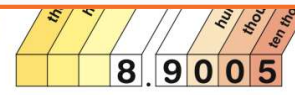

6 Round to the nearest hundredth: 8.9005

- D 9.000