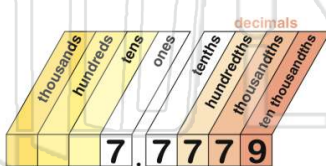

- A 0.47
- B 0.46
- C 0.45

(A)

4 Round to the nearest thousandth: 0.5678

- A 0.567
- B 0.570
- C 0.568

(C)

5

(A)

PREVIEW

Please [Sign In](#) or [Sign Up](#) to download the printable version of this worksheet

7

D 5.626

D 9.000

(B)

9 Round to the nearest thousandth: 7.7779

- A 7.777
- B 7.780
- C 7.778
- D 7.790

(C)