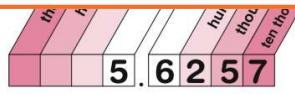

PREVIEW

Please [Sign In](#) or [Sign Up](#) to download the printable version of this worksheet

5 Round to the nearest hundredth: 5.6257

- D 5.626