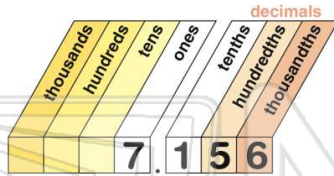

- A 0.47
- B 0.46
- C 0.45

4 Round to the nearest thousandth: 0.5678

- A 0.567
- B 0.570
- C 0.568

PREVIEW

Please [Sign In](#) or [Sign Up](#) to download the printable version of this worksheet

5 Round to the nearest hundredth: 5.6257

- D 5.626

6 Round to the nearest hundredth: 8.9005

- D 9.000

9 Round to the nearest thousandth: 7.7779

- A 7.777
- B 7.780
- C 7.778
- D 7.790

10 Round to the nearest thousandth: 2.6464

- A 2.645
- B 2.646
- C 2.650
- D 2.647

Name _____ Class _____ Date _____

1 Round to the nearest hundredth: 7.156

- A 7.15
- B 7.16
- C 7.20
- D 7.00

(B)

2 Round to the nearest hundredth: 8.553

- A 8.54
- B 8.60
- C 8.56
- D 8.55

(D)

3 Round to the nearest hundredth: 0.468