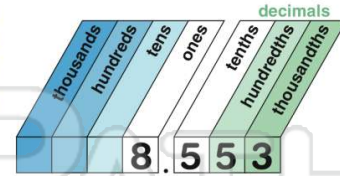

- D 5.626

6 Round to the nearest hundredth: 8.9005

- D 9.000

9 Round to the nearest thousandth: 7.7779

- A 7.777
- B 7.780
- C 7.778
- D 7.790

10 Round to the nearest thousandth: 2.6464

- A 2.645
- B 2.646
- C 2.650
- D 2.647

Name _____ Class _____ Date _____

1 Round to the nearest hundredth: 7.156

- A 7.15
- B 7.16
- C 7.20
- D 7.00

(B)

2 Round to the nearest hundredth: 8.553

- A 8.54
- B 8.60
- C 8.56
- D 8.55

(D)

3 Round to the nearest hundredth: 0.468

- A 0.47
- B 0.46
- C 0.45

(A)

4 Round to the nearest thousandth: 0.5678

- A 0.567
- B 0.570
- C 0.568

(C)

5

(A)

PREVIEW