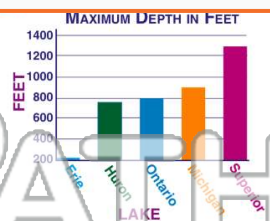

## PREVIEW

Please [Sign In](#) or [Sign Up](#) to download the printable version of this worksheet

7

A Ontario  
B Huron  
C Erie  
D Superior

A Ontario  
B Huron  
C Erie  
D Superior

9 About how many feet deeper is Lake Ontario than Lake Erie?

- A 200
- B 400
- C 600
- D 800

10 About how many feet deeper is Lake Superior than Lake Michigan?

- A 200
- B 400
- C 600
- D 800