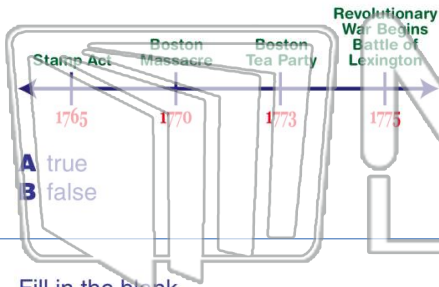

- A 200
- B 400
- C 600
- D 800

10

About how many feet deeper is Lake Superior than Lake Michigan?

- A 200
- B 400
- C 600
- D 800

Name \_\_\_\_\_ Class \_\_\_\_\_ Date \_\_\_\_\_

1 One year passed between the Stamp Act and the Boston Massacre.

- A true
- B false

2 Fill in the blank.

THE NEW ENGLAND COLONIES	
?	Rhode Island
New Hampshire	Connecticut

- A Arkansas
- B Iowa
- C Oregon
- D Massachusetts Bay

3 Fill in the blank.

THE MIDDLE COLONIES

4 Fill in the blank.