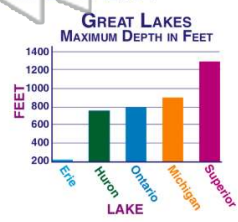

## PREVIEW

Please [Sign In](#) or [Sign Up](#) to download the printable version of this worksheet

7

A Ontario  
B Huron  
C Erie  
D Superior

A Ontario  
B Huron  
C Erie  
D Superior

9 About how many feet deeper is Lake Ontario than Lake Erie?

- A 200
- B 400
- C 600
- D 800

10 About how many feet deeper is Lake Superior than Lake Michigan?

- A 200
- B 400
- C 600
- D 800